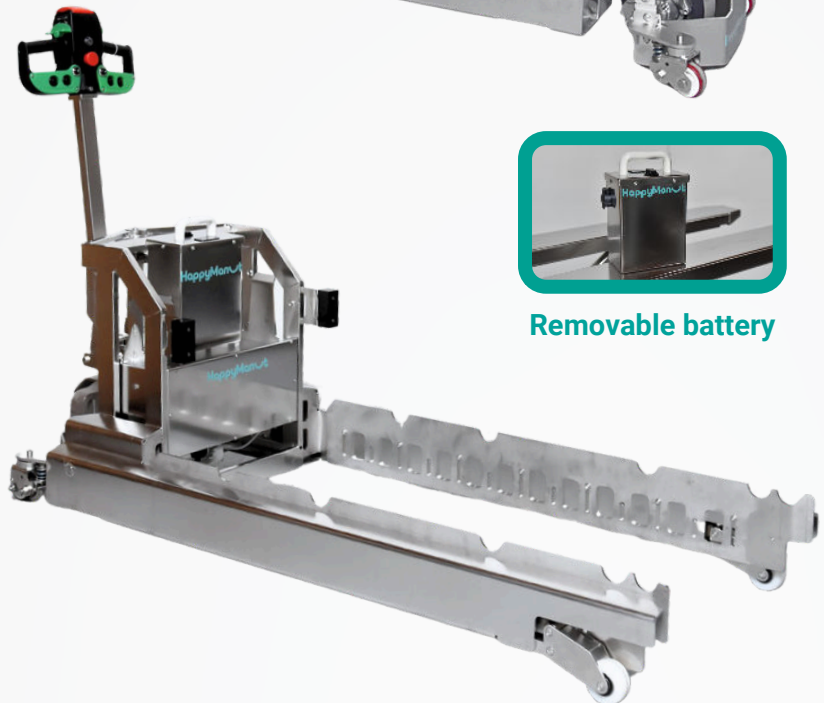

8, Rue de Malacussy
42100 Saint-Étienne - France
Phone : +33 (0)4 77 79 88 91
www.happymanut.net

HappyManut
ergonomic solutions