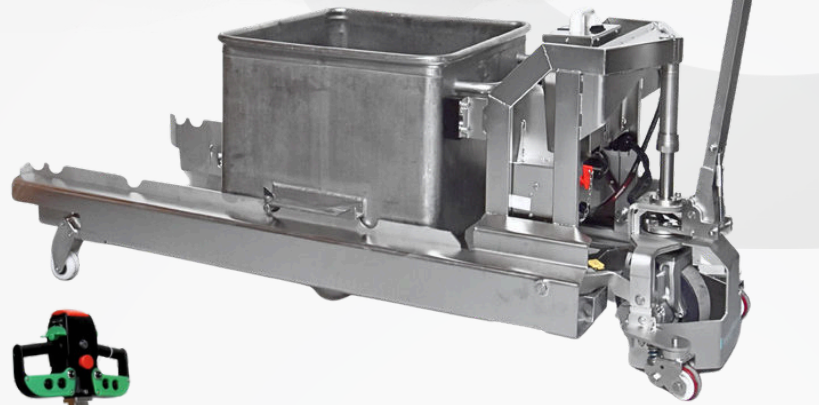

8, Rue de Malacussy
42100 Saint-Étienne - France
Phone : +33 (0)4 77 79 88 91
www.happymanut.net

HappyManut
ergonomic solutions