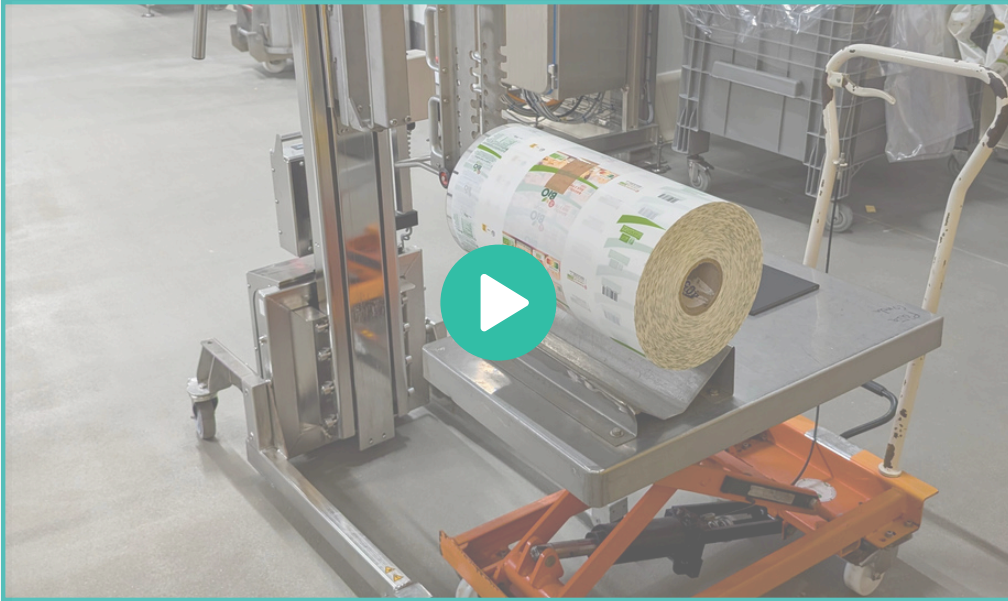

View the video

Tools & Options

Stainless steel platform 500x400
Stainless steel platform 500x500
Stainless platform 600x600

Forks for crate dollies
600 x 400 - 800 x 600

Electric container gripper

Tilting manual stainless steel reel holder

Bespoke

And much more...
please contact us!

To explore additional tools, please visit this link [HERE](#).

8, Rue de Malacussy
42100 Saint-Étienne - France
Phone : +33 (0)4 77 79 88 91
www.happymanut.net