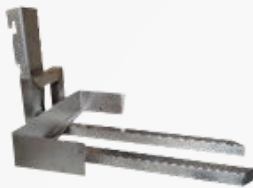

Load handler.

The HAPPYLIFT is engineered to accommodate various sizes and weights. It streamlines handling and minimizes the operator's physical exertion, especially when managing particular loads such as reels, custom tanks, and similar items.

Various potential applications depending on the optional equipment used.

Removable battery

View the video

Tools & Options

Stainless steel platform 500x400
Stainless steel platform 500x500
Stainless platform 600x600

Forks for crate dollies
600 x 400 - 800 x 600

Electric container gripper

Tilting manual stainless steel reel holder

Bespoke

And much more...
please contact us!

To explore additional tools, please visit this link [HERE](#).