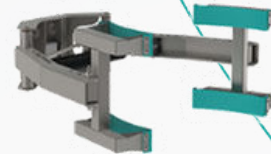

Load handler.

The HAPPYLIFT is engineered to accommodate various sizes and weights. It streamlines handling and minimizes the operator's physical exertion, especially when managing particular loads such as reels, custom tanks, and similar items.

Various potential applications depending on the optional equipment used.

Removable battery

View the video

Tools & Options

Stainless steel platform 500x400
Stainless steel platform 500x500
Stainless platform 600x600

Forks for crate dollies
600 x 400 - 800 x 600

Electric container gripper

Tilting manual stainless steel reel holder

Bespoke

And much more...
please contact us!

To explore additional tools, please visit this link [HERE](#).